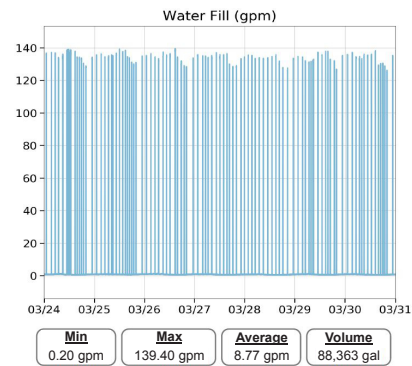

Intelligent Autofill

- Maintain proper water level
- Autofill / chemical feed coordination
- **Monitor water consumption**
- **Identify pool leaks**
- Prevent surge pit overflows

Chemical Inventory Management

- Monitor acid and chlorine inventory
- **Track chemical usage**
- **Chemical reorder notifications**

You're in great hands!

BECS Technology has been designing and manufacturing the world's most reliable and innovative water chemistry controllers for over 30 years. We take pride in developing aquatics solutions that stand the test of time and are easy to use with features and capabilities that bring real value to our customers and their facilities.

Yet even the best equipment requires competent support to reach its full potential. BECSys distributors have been factory-trained and authorized to provide everything you'll need to take full advantage of all the benefits of your BECSys controller through the warranty period and beyond.

With a BECSys, you're in great hands!